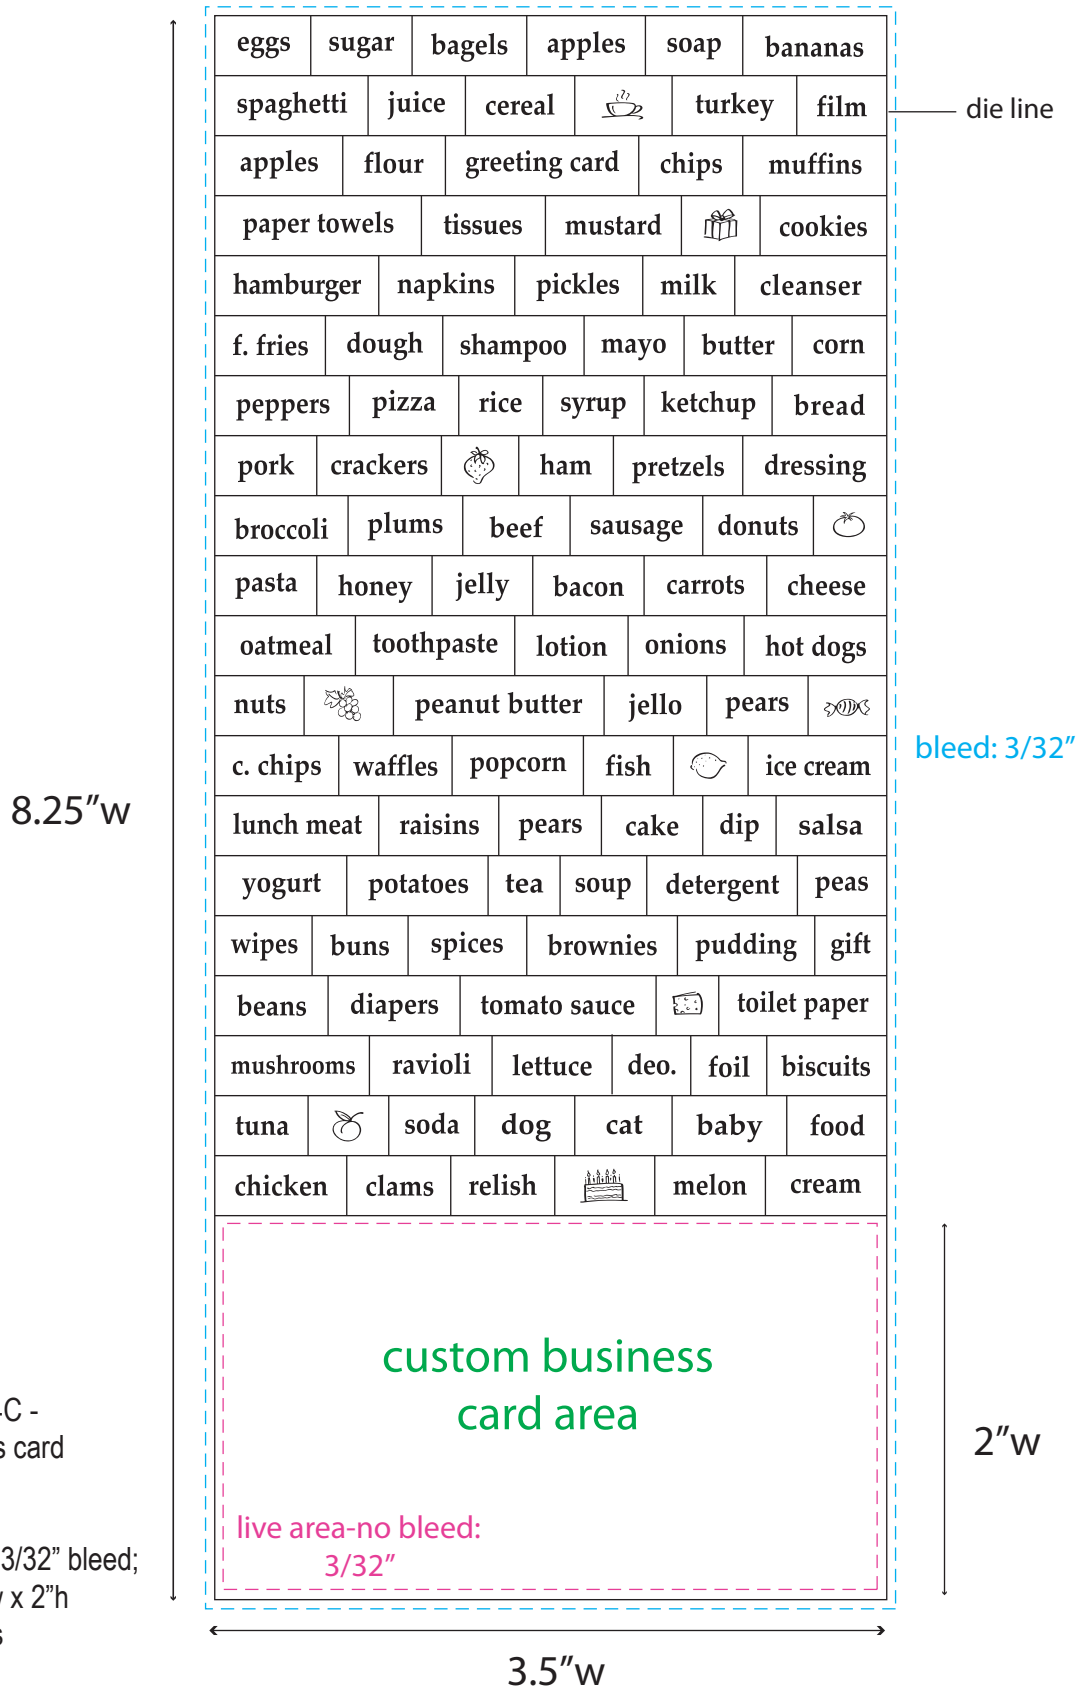

ADVERTISING SPECIALTY MFG. CO.®

Your Promotional Edge!

CALL TOLL FREE 1(800)458-EDGE

FAX: (515)288-3343

ARTWORK LAYOUT SHEET

Art intended to print to the edge must extend 3/32" outside the die line (bleed).
Art NOT intended to print to the edge must remain 3/32" inside the die line (live area).

Business card area is fully customizable with your background and words.
Word magnets are stock text--font color and background color/art may be customized.

item name: MG-WORDBC04C -
3.5" x 8.25" business card
message magnet
item color: white
imprint area: 3.5" w x 8.25" h; 3/32" bleed;
business card: 3.5" w x 2" h
imprint color: 4-color process