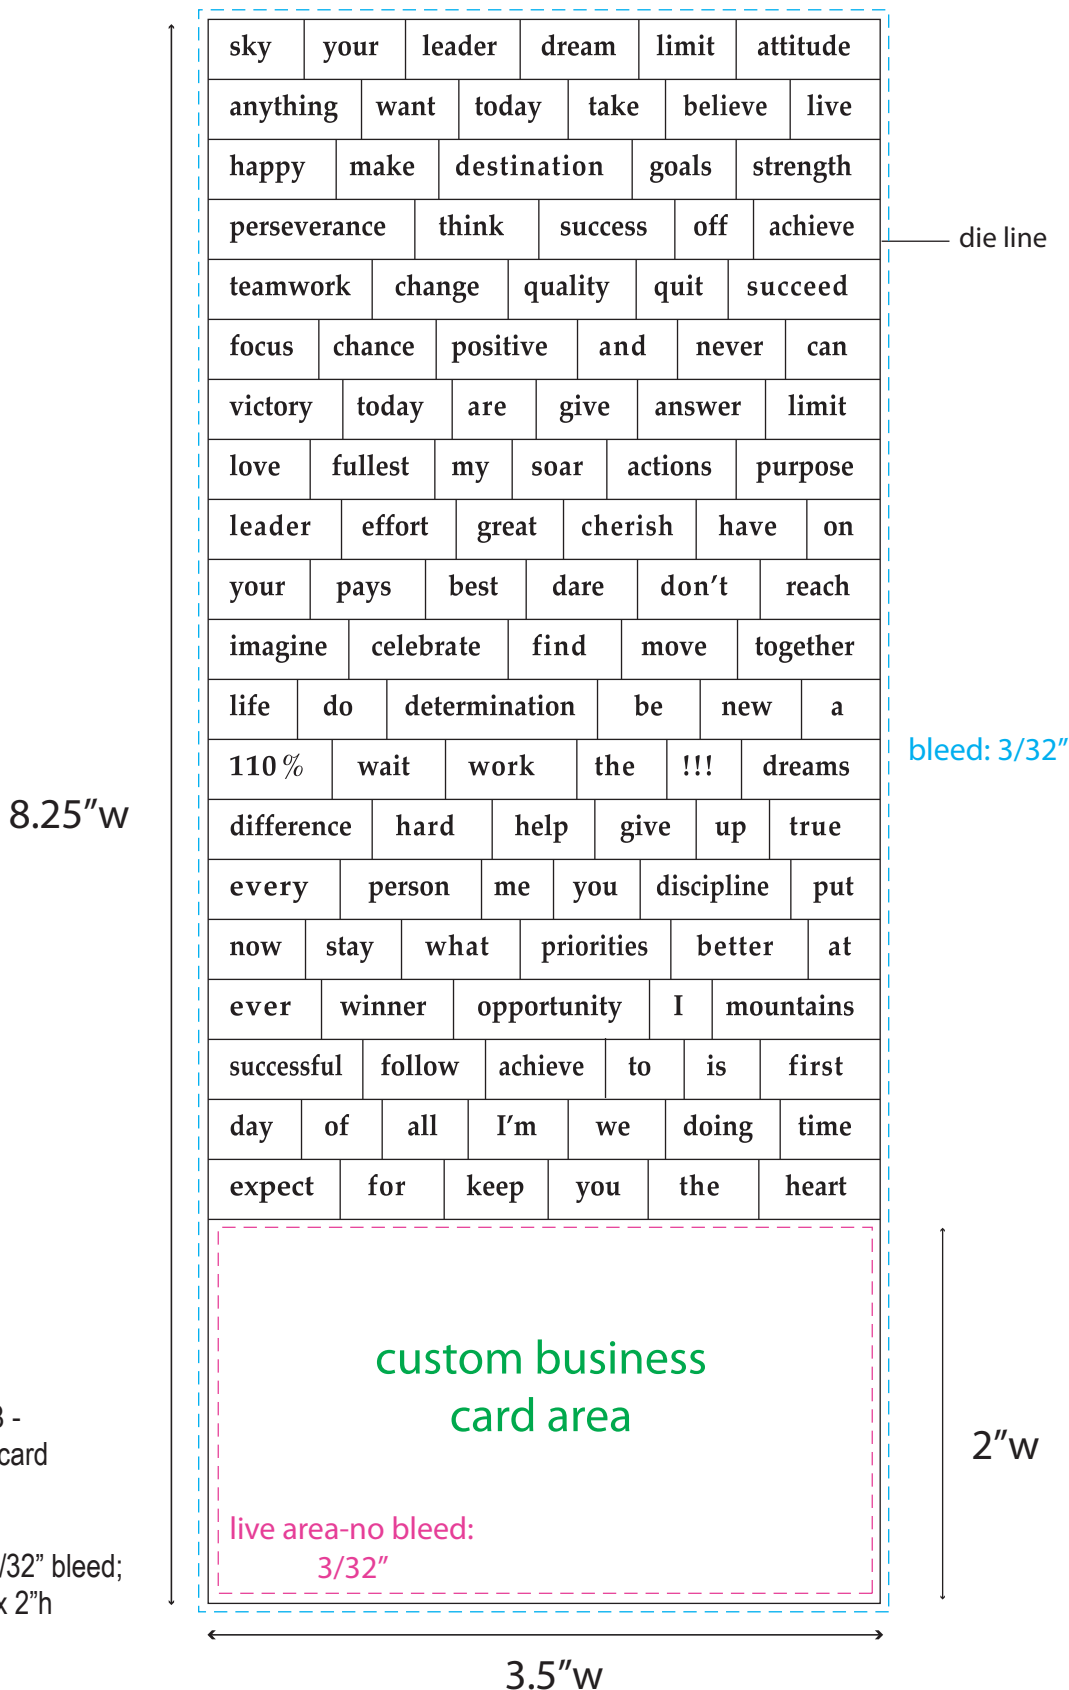

ADVERTISING SPECIALTY MFG. CO.
Your Promotional Edge!
CALL TOLL FREE **1(800)458-EDGE**
 FAX: (515)288-3343

ARTWORK LAYOUT SHEET

Art intended to print to the edge must extend 3/32" outside the die line (bleed).
 Art NOT intended to print to the edge must remain 3/32" inside the die line (live area).

Business card area is fully customizable with your background and words.
 Word magnets are stock text--font color and background color/art may be customized.

item name: MG-WORDBC04B -
 3.5" x 8.25" business card
 message magnet
 item color: white
 imprint area: 3.5" w x 8.25" h; 3/32" bleed;
 business card: 3.5" w x 2" h
 imprint color: 4-color process