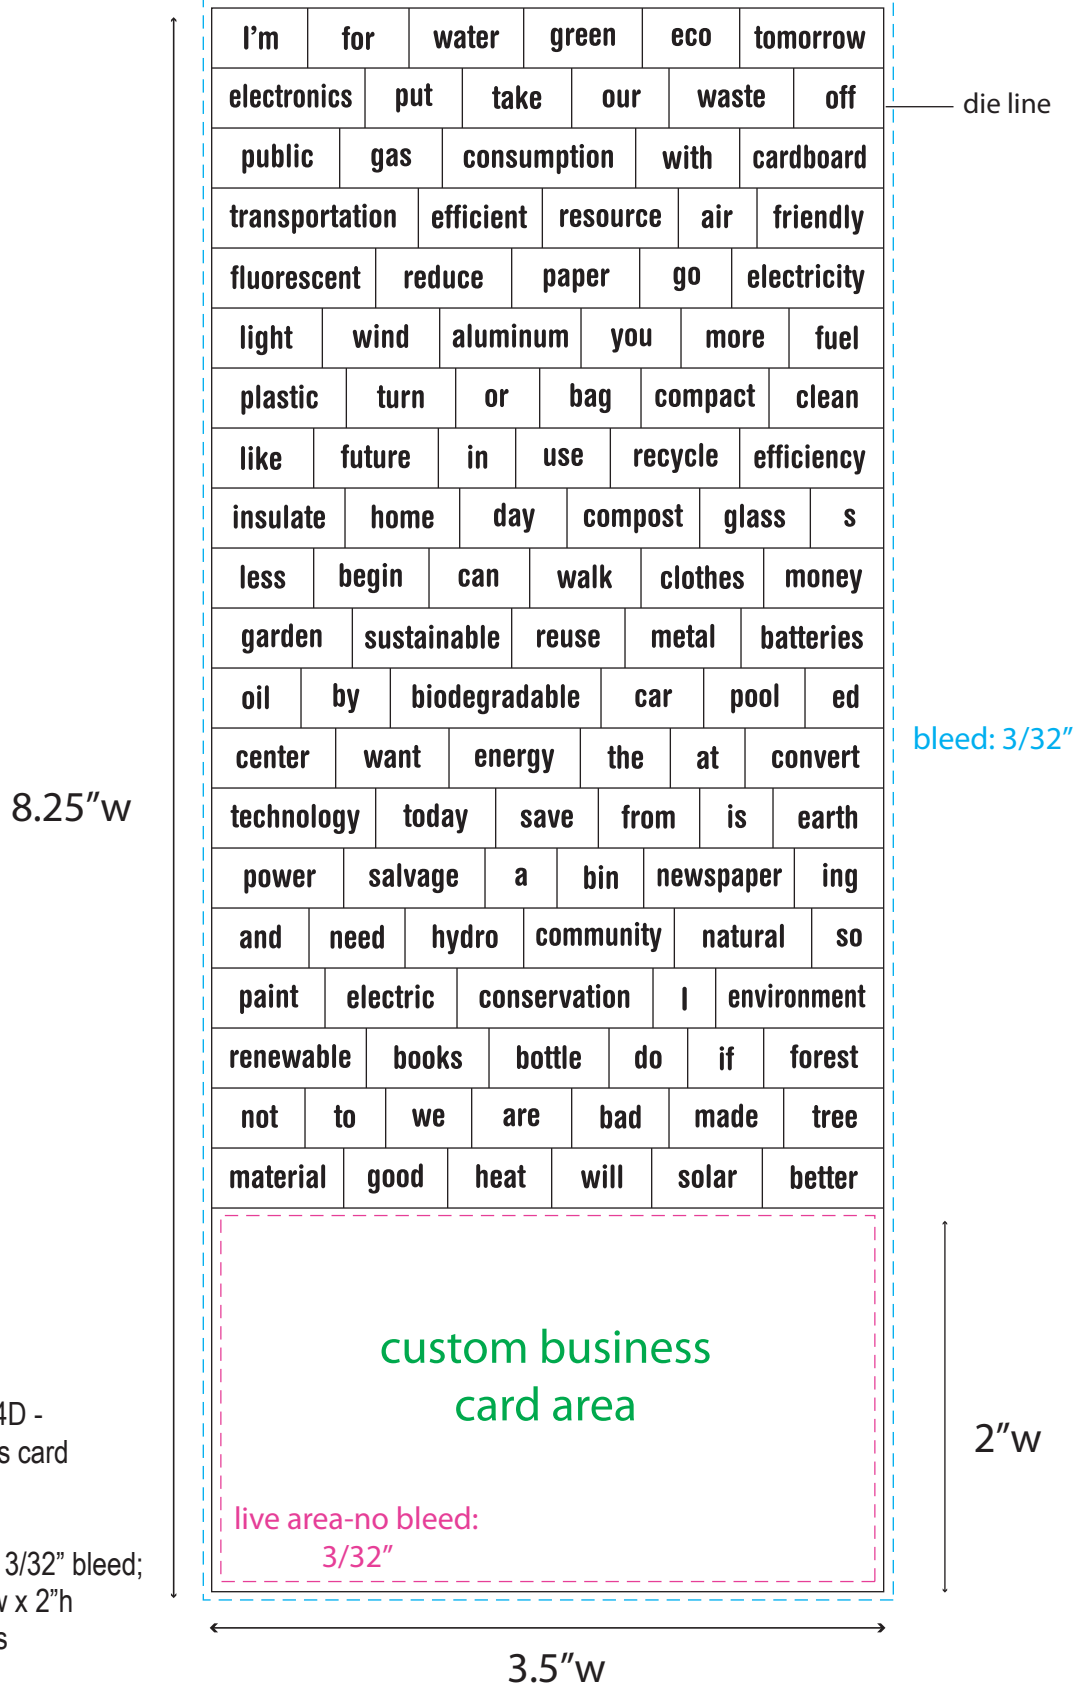

ADVERTISING SPECIALTY MFG. CO.®

Your Promotional Edge!

CALL TOLL FREE 1(800)458-EDGE

FAX: (515)288-3343

ARTWORK LAYOUT SHEET

Art intended to print to the edge must extend 3/32" outside the die line (bleed).

Art NOT intended to print to the edge must remain 3/32" inside the die line (live area).

Business card area is fully customizable with your background and words.

Word magnets are stock text--font color and background color/art may be customized.

item name: MG-WORDBC04D -

3.5" x 8.25" business card

message magnet

item color: white

imprint area: 3.5" w x 8.25" h; 3/32" bleed;

business card: 3.5" w x 2" h

imprint color: 4-color process