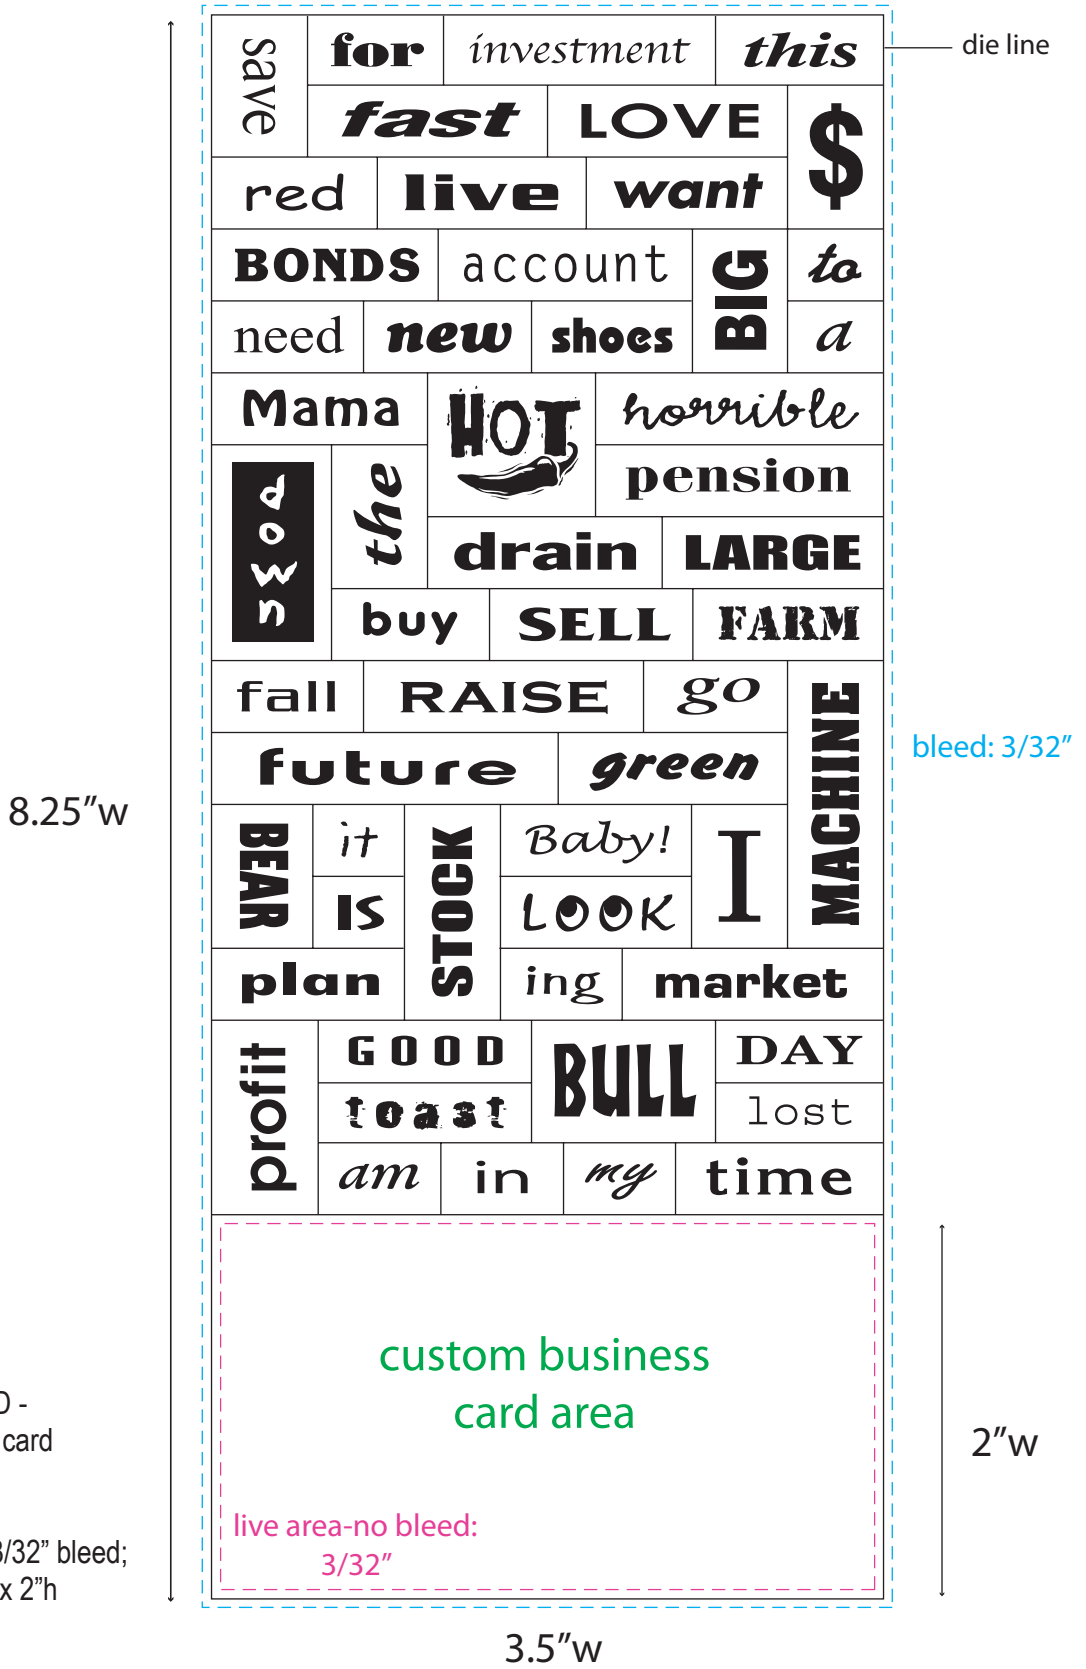

ADVERTISING SPECIALTY MFG. CO.®

Your Promotional Edge!

CALL TOLL FREE 1(800)458-EDGE

FAX: (515)288-3343

# ARTWORK LAYOUT SHEET

Art intended to print to the edge must extend 3/32" outside the die line (bleed).  
Art NOT intended to print to the edge must remain 3/32" inside the die line (live area).

Business card area is fully customizable with your background and words.  
Word magnets are stock text--font color and background color/art may be customized.

item name: MG-WORDBC03D -

3.5" x 8.25" business card  
message magnet

item color: white

imprint area: 3.5"w x 8.25"h; 3/32" bleed;  
business card: 3.5"w x 2"h

imprint color: 4-color process